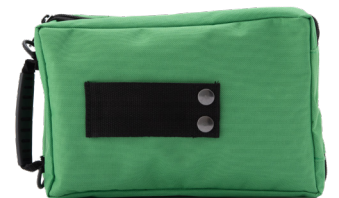

info@plum.eu
+45 6916 9600